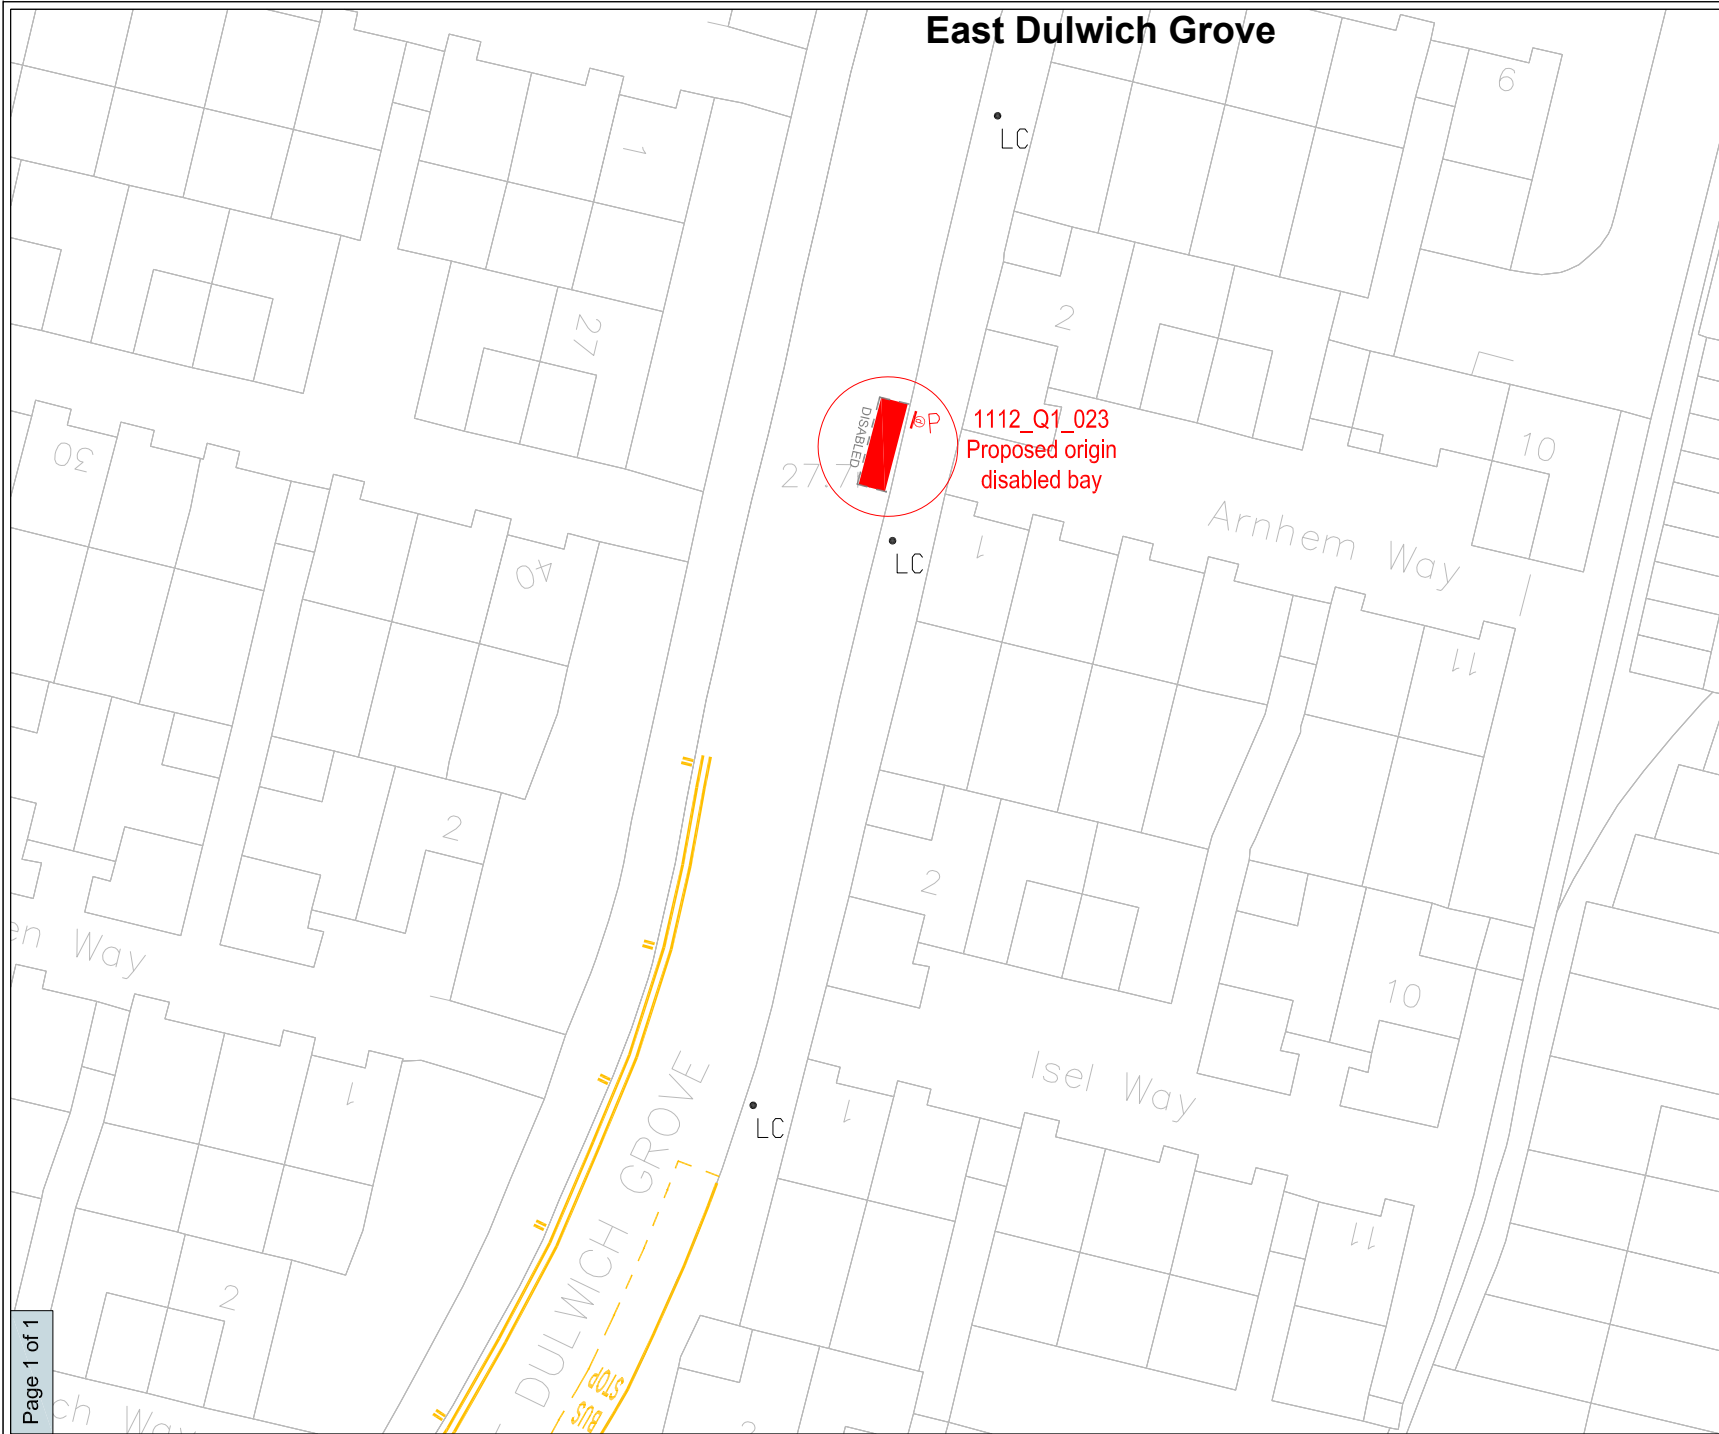

### East Dulwich Grove

NETWORK DEVELOPMENT

Environment, Public Realm  
PO Box 64529, London SE1 5LX

LEGEND

Revision details	By	Date	Suffix
			A
			B

Project ID / name

1112Q1\_LOCAL\_PARKING\_AMENDMENTS

Drawing title

EAST\_DULWICH\_GROVE  
PROPOSED\_DISABLED\_BAY

Layout

INITIAL DESIGN

Scale

1:500\_AT\_A4

File name

1033\_ID\_V1.dwg

Drawn	Designed	Checked	Approved
PG JUNE11	PG JUNE11	TW JUNE11	TW JUNE11